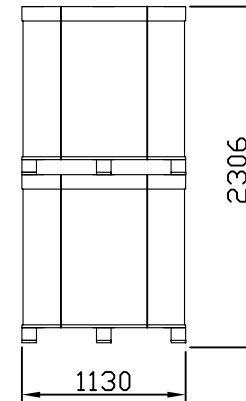

BYD_P6-30 40mm Packaging

4、Top Cover: ABF,5-layer Corrugated Cardboard

3、25PCS Modules: each corner of the modules are protected by 3-layer corrugated cardboard

2、cartoon: ABCF-7-layer Corrugated Cardboard;

1、Pallet: Plywood;

40'HQ:
11900*2300*2700mm
25pcs/pallets
28pallets/container
700pcs/container

Notes:
1、Pallet Dimension:1690*1130*123mm
2、28 pallets/40'HQ, 28*25=700PCS/container
3、N.W. 473Kg
G.W. 522Kg