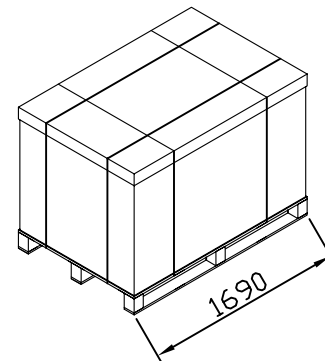

BYD_P6-30 40mm Packaging

4、Top Cover: ABF,5-layer Corrugated Cardboard

3、25PCS Modules: each corner of the modules are protected by 3-layer corrugated cardboard

2、cartoon: ABCF-7-layer Corrugated Cardboard;

1、Pallet: Plywood;

40'HQ:
11900*2300*2700mm
25pcs/pallets
28pallets/container
700pcs/container

Notes:
1、Pallet Dimension:1690*1130*123mm
2、28 pallets/40'HQ, 28*25=700PCS/container
3、N.W. 473Kg
G.W. 522Kg