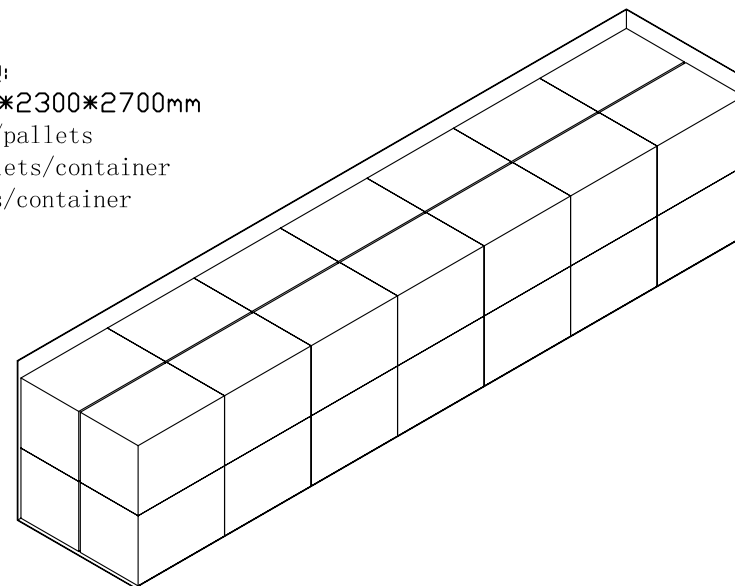

BYD_P6-30 40mm Packaging

4、Top Cover: ABF,5-layer Corrugated Cardboard

3、25PCS Modules: each corner of the modules are protected by 3-layer corrugated cardboard

2、cartoon: ABCF-7-layer Corrugated Cardboard;

1、Pallet: Plywood;

40'HQ:
11900*2300*2700mm
25pcs/pallets
28pallets/container
700pcs/container

Notes:
1、Pallet Dimension:1690*1130*123mm
2、28 pallets/40'HQ, 28*25=700PCS/container
3、N.W. 473Kg
G.W. 522Kg